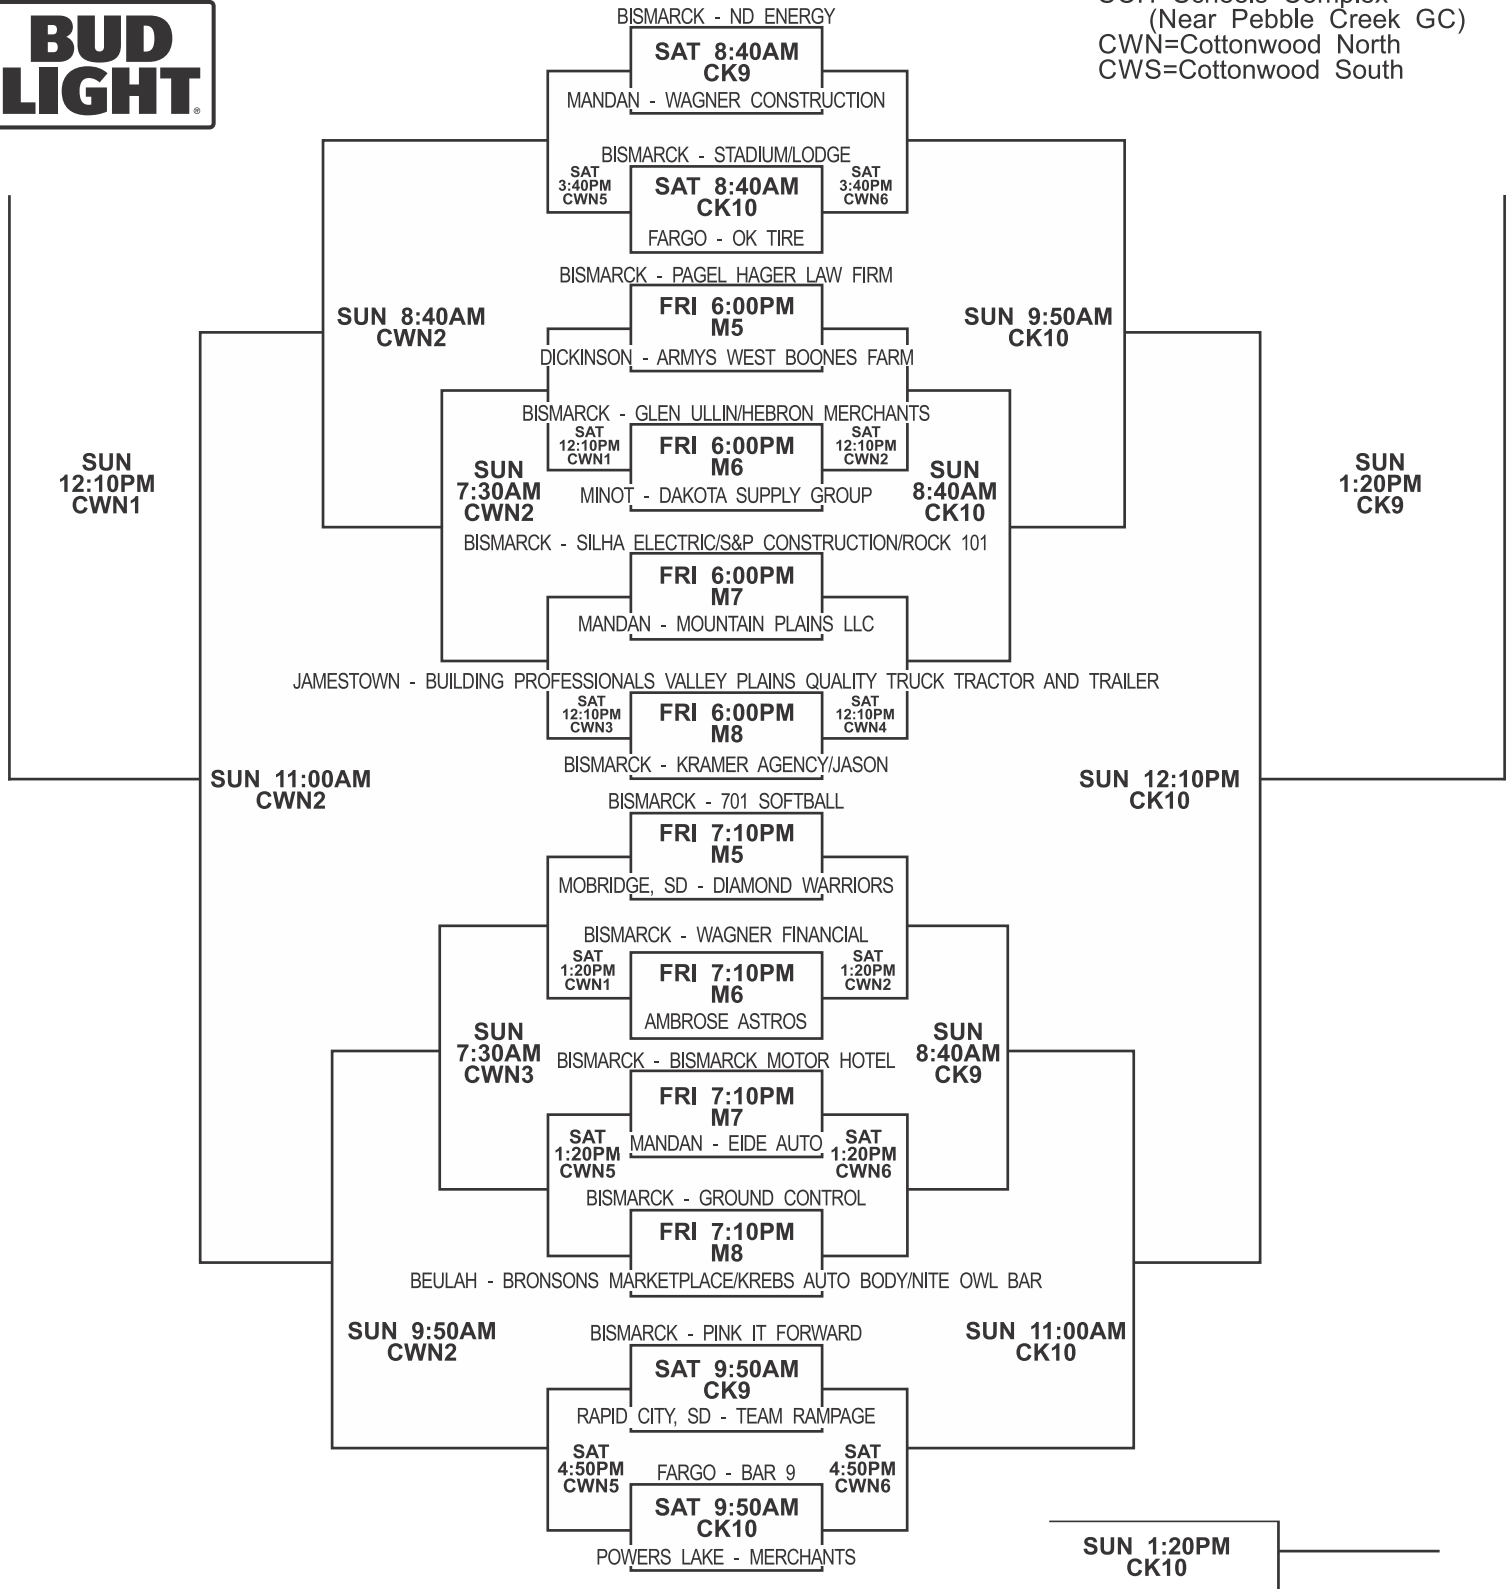

46TH ANNUAL SAM MCQUADE SR BUDWEISER CHARITY SOFTBALL TOURNAMENT

**MEN'S REC 3
TOP BRACKET**

M=Mandan Diamonds
CK=Clem Kelley Diamonds
MC=Sam McQuade Diamonds
SCH=Scheels Complex
(Near Pebble Creek GC)
CWN=Cottonwood North
CWS=Cottonwood South

All Games Are Subject To A 75 Minute Time
Limit Or A Minimum Of Five Full Innings
Forfeits Count As Wins.

46TH ANNUAL SAM MCQUADE SR BUDWEISER CHARITY SOFTBALL TOURNAMENT

**MEN'S REC 3
BOTTOM**

M=Mandan Diamonds
CK=Clem Kelley Diamonds
MC=Sam McQuade Diamonds
SCH=Scheels Complex
(Near Pebble Creek GC)
CWN=Cottonwood North
CWS=Cottonwood South

All Games Are Subject To A 75 Minute Time
Limit Or A Minimum Of Five Full Innings
Forfeits Count As Wins.