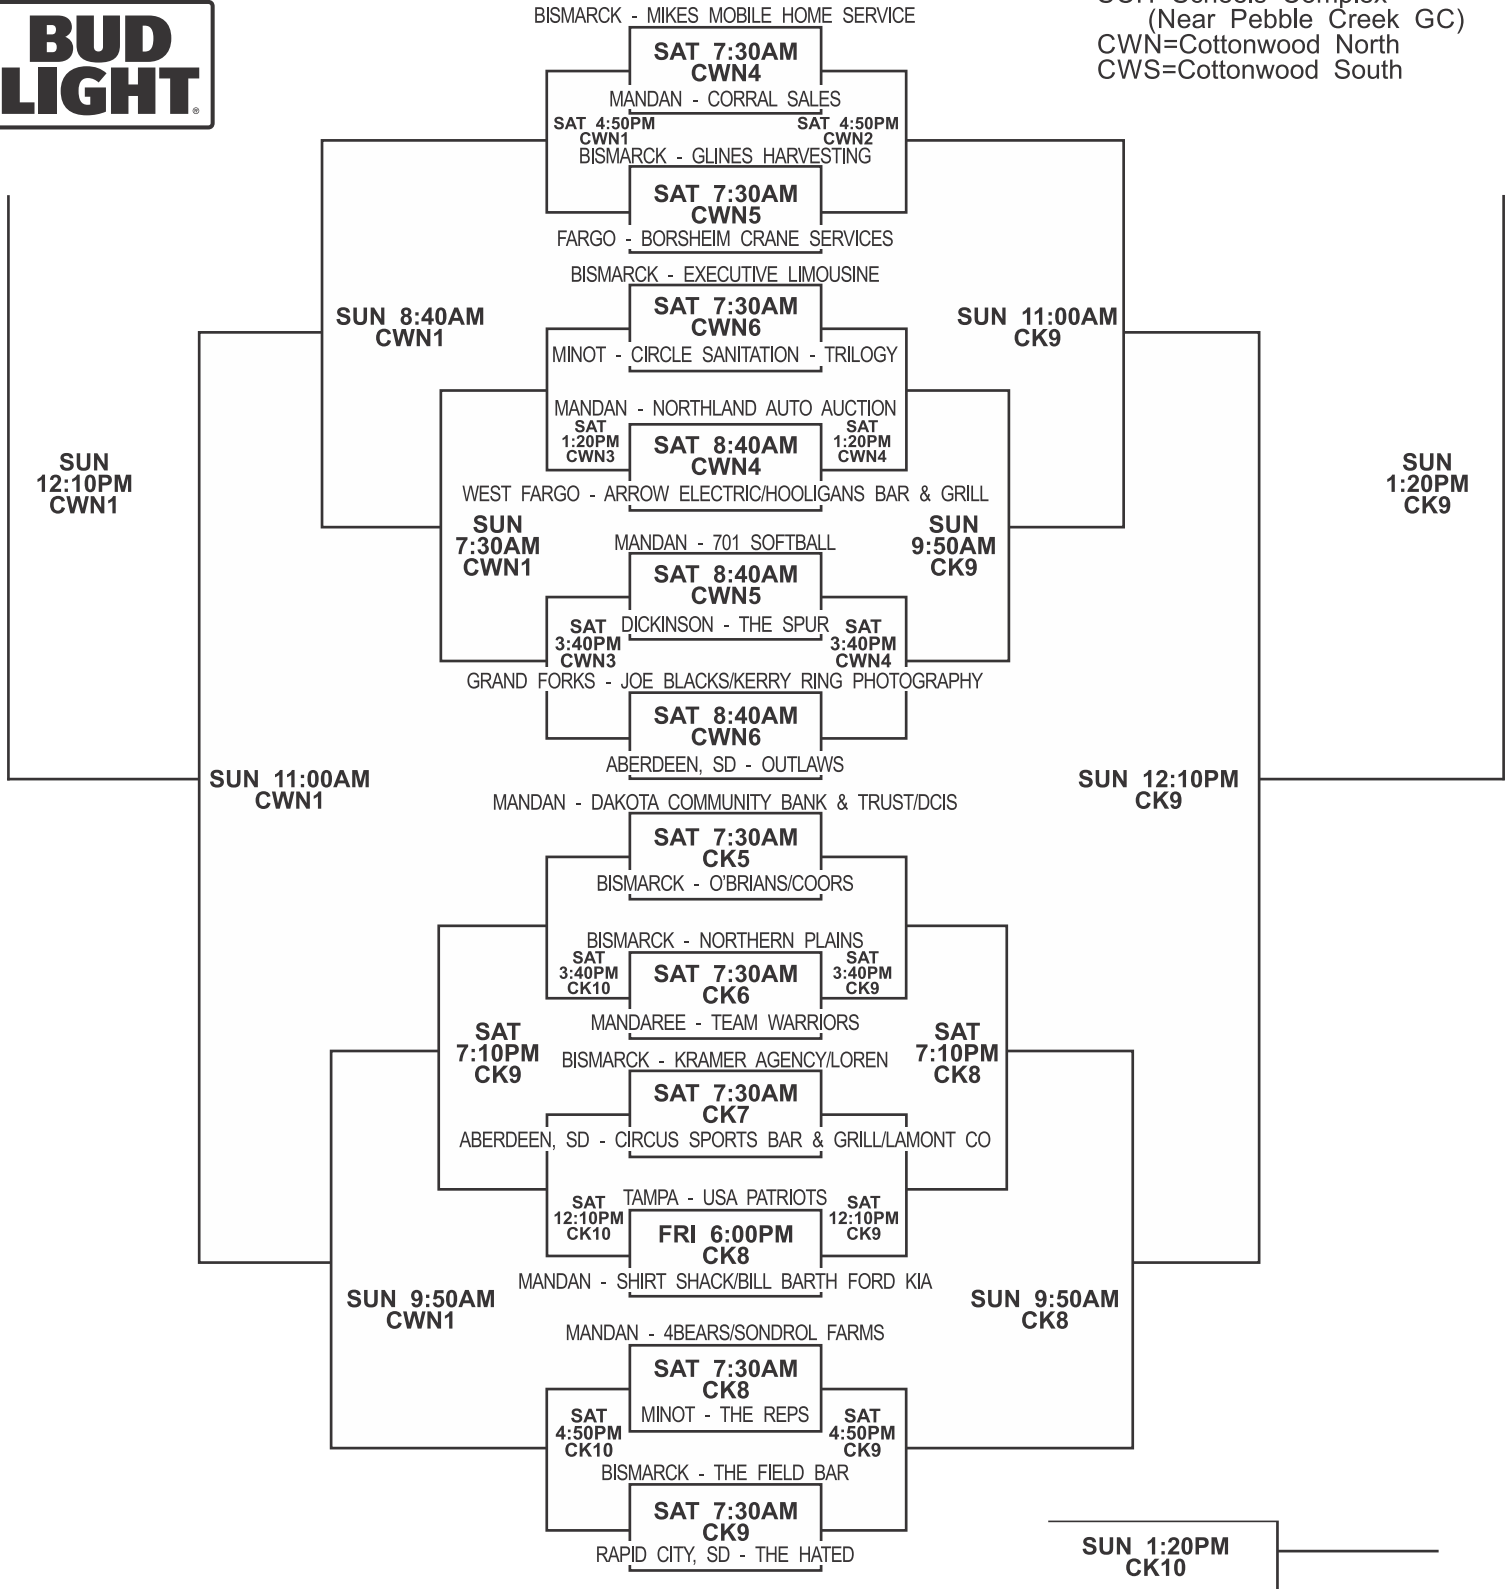

46TH ANNUAL SAM MCQUADE SR BUDWEISER CHARITY SOFTBALL TOURNAMENT

**MEN'S REC 3
TOP BRACKET**

M=Mandan Diamonds
CK=Clem Kelley Diamonds
MC=Sam McQuade Diamonds
SCH=Scheels Complex
(Near Pebble Creek GC)
CWN=Cottonwood North
CWS=Cottonwood South

All Games Are Subject To A 75 Minute Time
Limit Or A Minimum Of Five Full Innings
Forfeits Count As Wins.

46TH ANNUAL SAM MCQUADE SR BUDWEISER CHARITY SOFTBALL TOURNAMENT

**MEN'S REC 3
BOTTOM**

M=Mandan Diamonds
CK=Clem Kelley Diamonds
MC=Sam McQuade Diamonds
SCH=Scheels Complex
(Near Pebble Creek GC)
CWN=Cottonwood North
CWS=Cottonwood South

All Games Are Subject To A 75 Minute Time
Limit Or A Minimum Of Five Full Innings
Forfeits Count As Wins.